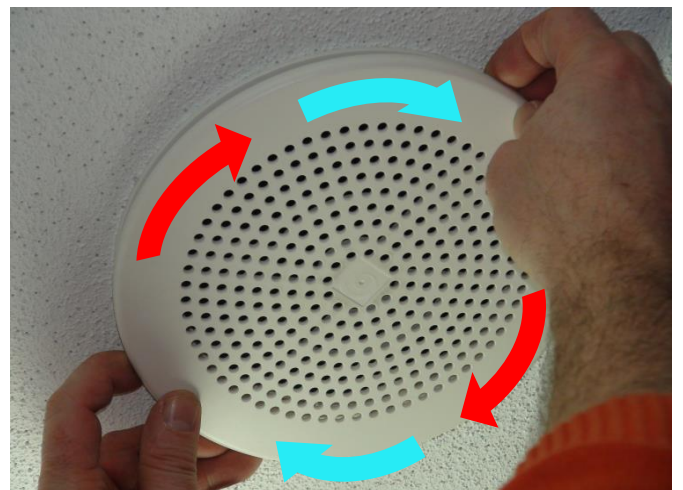

Its mounting mechanism which combines an innovative **Turn'Play** and a **Push-wire**[®] connection, enables a plugging without any tools and a very fast and easy fixing which facilitates installation and maintenance.

Features

Nominal Power	40 W
100 V line taps	40 / 30 / 20 / 10 W
Bandwith (-20 dB)	80 - 18 000 Hz
SPL	90,1 dBA (1 W / 1 m) 105,4 dBA (40 W / 1 m)
Directivity (-6 dB)	500 Hz : 180° 2 kHz : 160°
Dimensions (∅ x h)	200 x 160 mm
Drillhole diameter	175 mm
Colour	White - RAL 9003
Material	ABS
Weight	1,960 kg

Applications

- Public Address
- Humid places.....
- Background music
- Speech

- Corridors
- Halls
- Offices
- Receptions
- Shops

RB-6504

Loudspeakers
Ceiling speakers

1

Insert & Clic in

2

Connect

3

Turn twice

4

It is over !

NO TOOLS