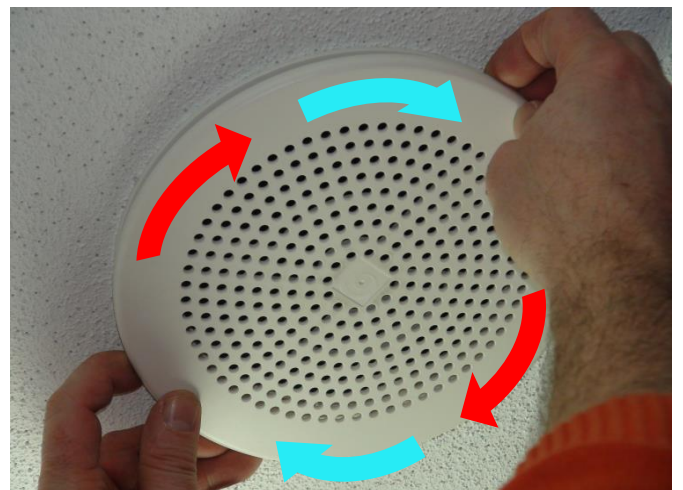

RB-6502

Loudspeakers Ceiling speakers

- 🌀 20 W - 100 Volts
- 🌀 Fast and easy mounting
- 🌀 No tools required
- 🌀 Colour customisation
- 🌀 Protection index IP 55

The **RB-6502** is a new generation of BOUYER speakers, composed of three parts : a speaker, a dome cover and a removable grill.

Features

Nominal Power	20 W
100 V line taps	20 / 15 / 7,5 W
Bandwith (-20 dB)	80 - 18 000 Hz
SPL	91,8 dBA (1 W / 1 m) 103,4 dBA (20 W / 1 m)
Directivity (-6 dB)	500 Hz : 180° 2 kHz : 160°
Dimensions (∅ x h)	200 x 160 mm
Drillhole diameter	175 mm
Colour	White - RAL 9003
Material	ABS
Weight	1,960 kg

Applications

- Public Address
- Humid places.....
- Background music
- Speech

- ▶ Corridors
- ▶ Halls
- ▶ Offices
- ▶ Receptions
- ▶ Shops

RB-6502

Loudspeakers
Ceiling speakers

1

Insert & Clic in

2

Connect

3

Turn twice

4

It is over !

NO TOOLS