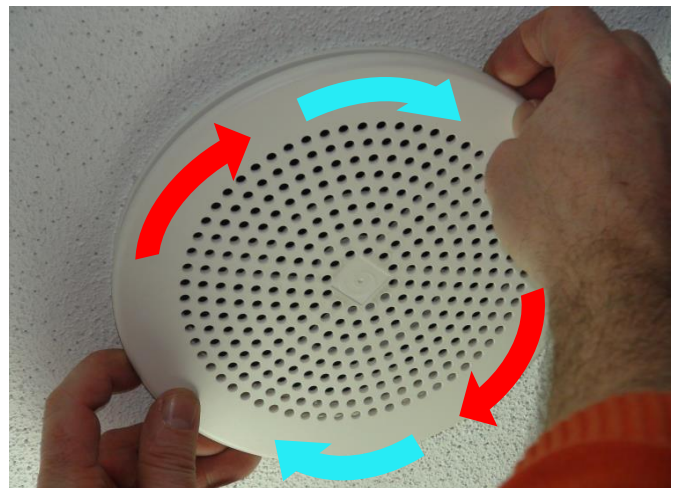

### More details

This ceiling loudspeaker (Ø 17,5cm / depth 14,5cm) offers a good reproduction of your voice messages and also of your background music.

It is composed of three parts: a speaker core, a dome cover and a removable grille.

The Turn'Play system and Push-wire® connection system allow for tool-free connection and fast installation, making installation and maintenance easier.

# RB-6502-B

Sound diffusers  
Ceiling loudspeaker

1

Insert & click

2

Connect

3

Turn

4

That's it

No tools required

30° CHRONO