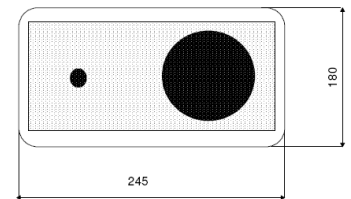

-  **High intelligibility**
-  **Sound quality**
-  **Contemporary design**
-  **Easy and quick installation**

The ML-260-WS is an enclosure-type sound broadcaster, with 2 ways bass-reflex. This loudspeaker offers very good sound properties for background music and spoken messages, which enables to get a high quality installation in places requiring high comfortable listening.

Its contemporary design enables integration in any type of environment. Its fixing device facilitates its orientation and ensures easy and quick installation.

Caractéristiques

Loudspeaker	2 way
Powers	30 / 15 / 7,5 / 3,75 W
Frequency band	60 Hz - 20 kHz
Sensitivity	92dBA/1W/1m
-6dB openings	360° - 84°
Dimensions	245 x 180 x 165 mm
Color	Blanc
Material	ABS
Weight	2,6 kg