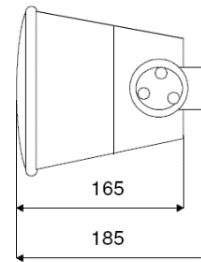

Its contemporary design enables integration in any type of environment. Its fixing device facilitates its orientation and ensures easy and quick installation.

Caractéristiques

Loudspeaker	2 way
Powers	30 / 15 / 7,5 / 3,75 W
Frequency band	60 Hz - 20 kHz
Sensitivity	92dBA/1W/1m
-6dB openings	360° - 84°
Dimensions	245 x 180 x 165 mm
Color	Blanc
Material	ABS
Weight	2,6 kg