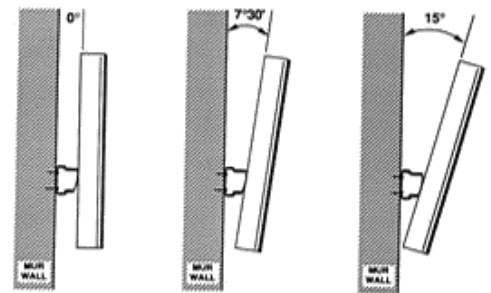

RC-908

Speakers Acoustical column

Made in
France

- Superior acoustic quality
- High intelligibility
- Multipurpose and inconspicuous
- Easy and quick installation

The **RC-908** is a metal « column » sound speaker. Higher power level has been emphasized while optimizing the directivity.

With **RC-908** you benefit from vertical column effect in order to better counteract intelligibility problems in reverberating premises.

Its mounting bracket, carefully studied by our engineers, is suitable in any situation. It ensures an easy and reliable installation (precise orientation) and allows quick and easy maintenance.

Features

Loudspeaker	8 x 80 mm	
Powers	Nominal 30W	30 - 15 - 8 - 4W
Frequency band	200Hz - 15KHz	
SPL	88dBA/1W/1m	103dBA/30W/1m
Directivity -6dB	160 x 30°	
Dimensions	90 x 85 x 850 mm	
Color	White	RAL 1013
Material	Metal	
Weight	5Kg	