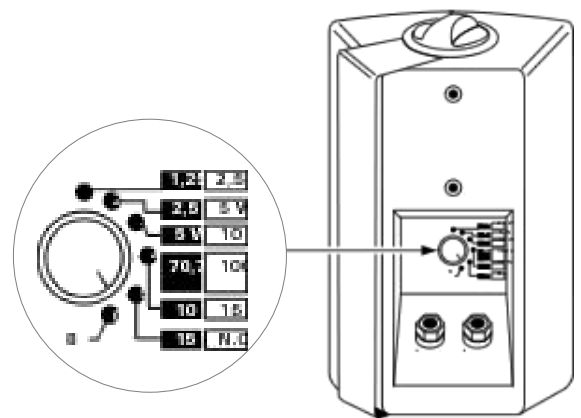

-  **Compact**
-  **Music broadcasting**
-  **Speech broadcasting**
-  **Easy and quick installation**

The **RB-3021-BLANC** is a 2 ways enclosure-type speaker, with 10cm loudspeaker fitted with a woofer and a tweeter. Its fixing device makes its installation easy and quick and facilitates its orientation. It can be fixed to a wall or a ceiling.

Thanks to a selector switch on its back, power control is simplified.

Features

Loudspeaker	10cm	
Powers	Nominal 15W	15 - 10 - 5 - 2,5W
Frequency band	150Hz - 22kHz	
SPL	83dBA/1W/1m	95dBA/15W/1m
Directivity -6dB	160° x 160°	
Dimensions	130 x 115 x 197mm	
Color	White RAL 9010	
Material	Metal grid	Plastic HIPS
Weight	1,9Kg	