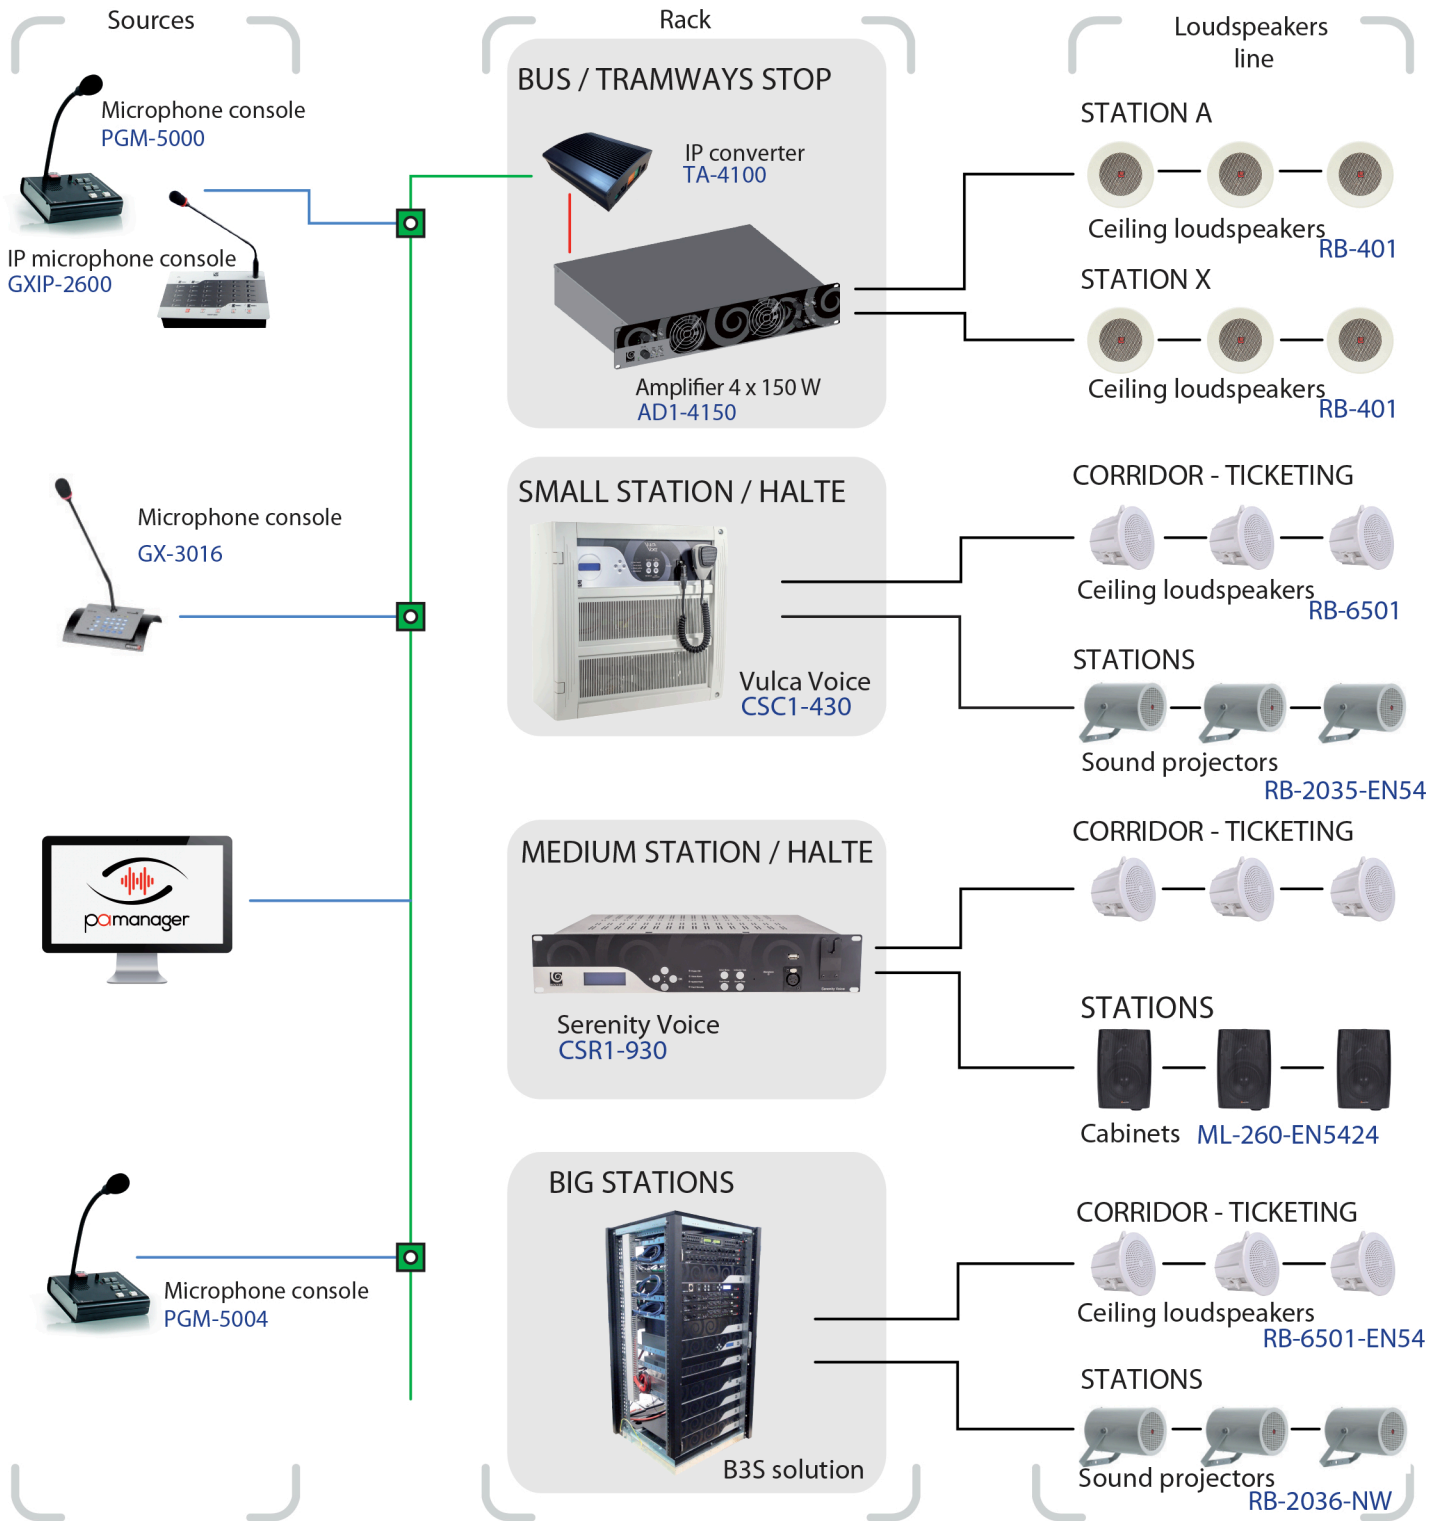

Transport network

From 3 to 6 zones

— 2 x 1,5 mm² cable
 — 9/10° shielded cable

— RJ45 / Cat 5 cable
 — IP network

■ IP switch