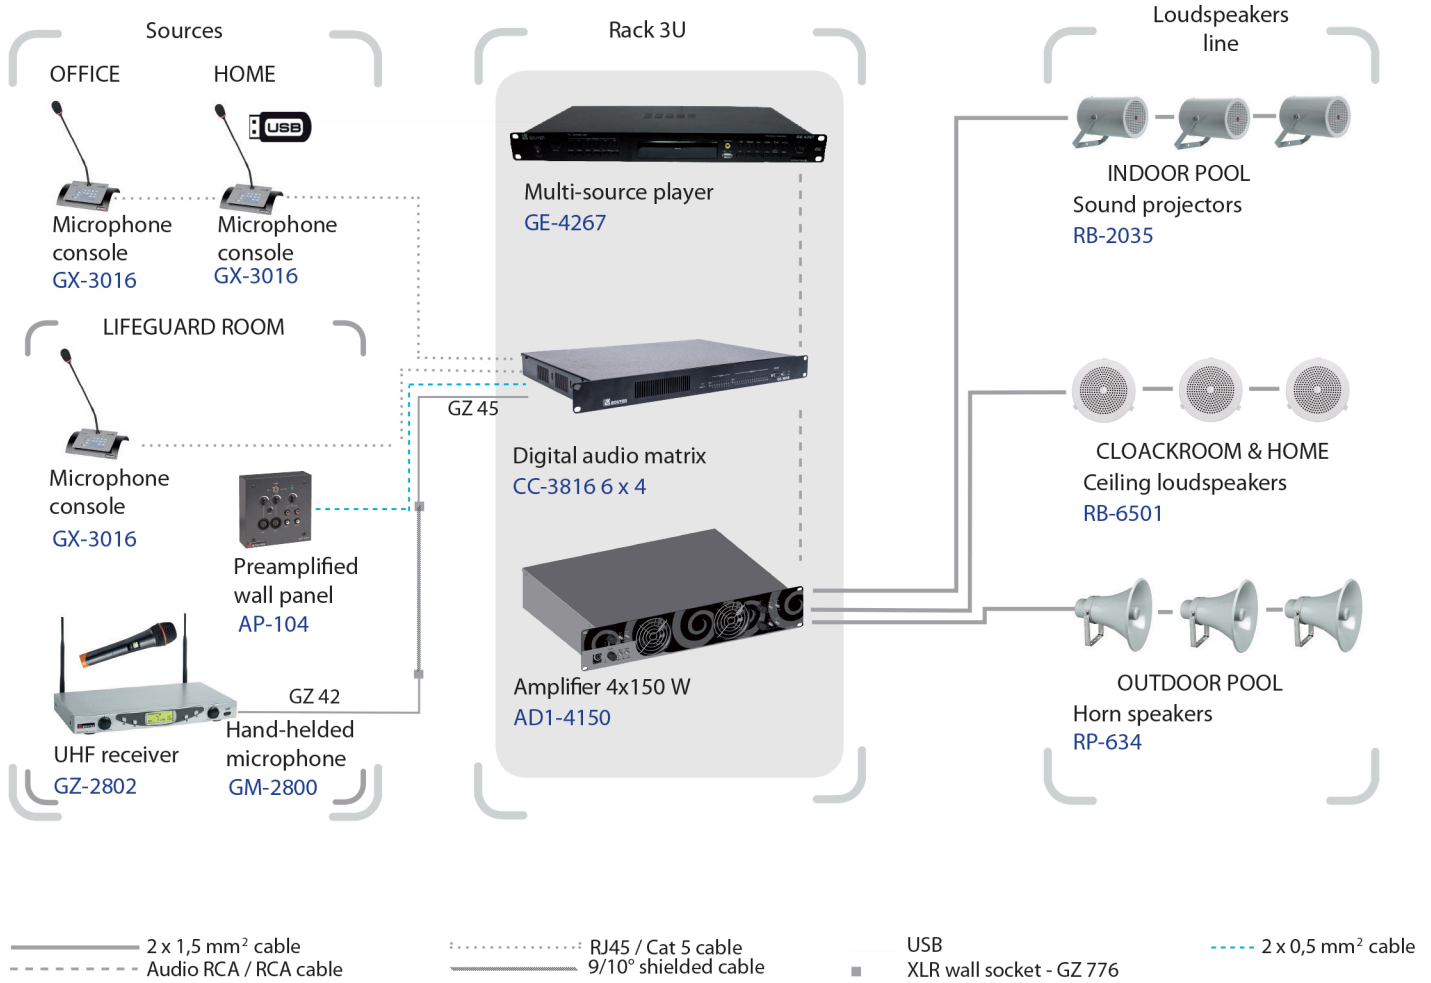

Swimming pool

From 1 to 3 zones

Options

ANIMATION

Underwater loudspeaker

Subaquatic loudspeaker RY-RB-SUBAQUA