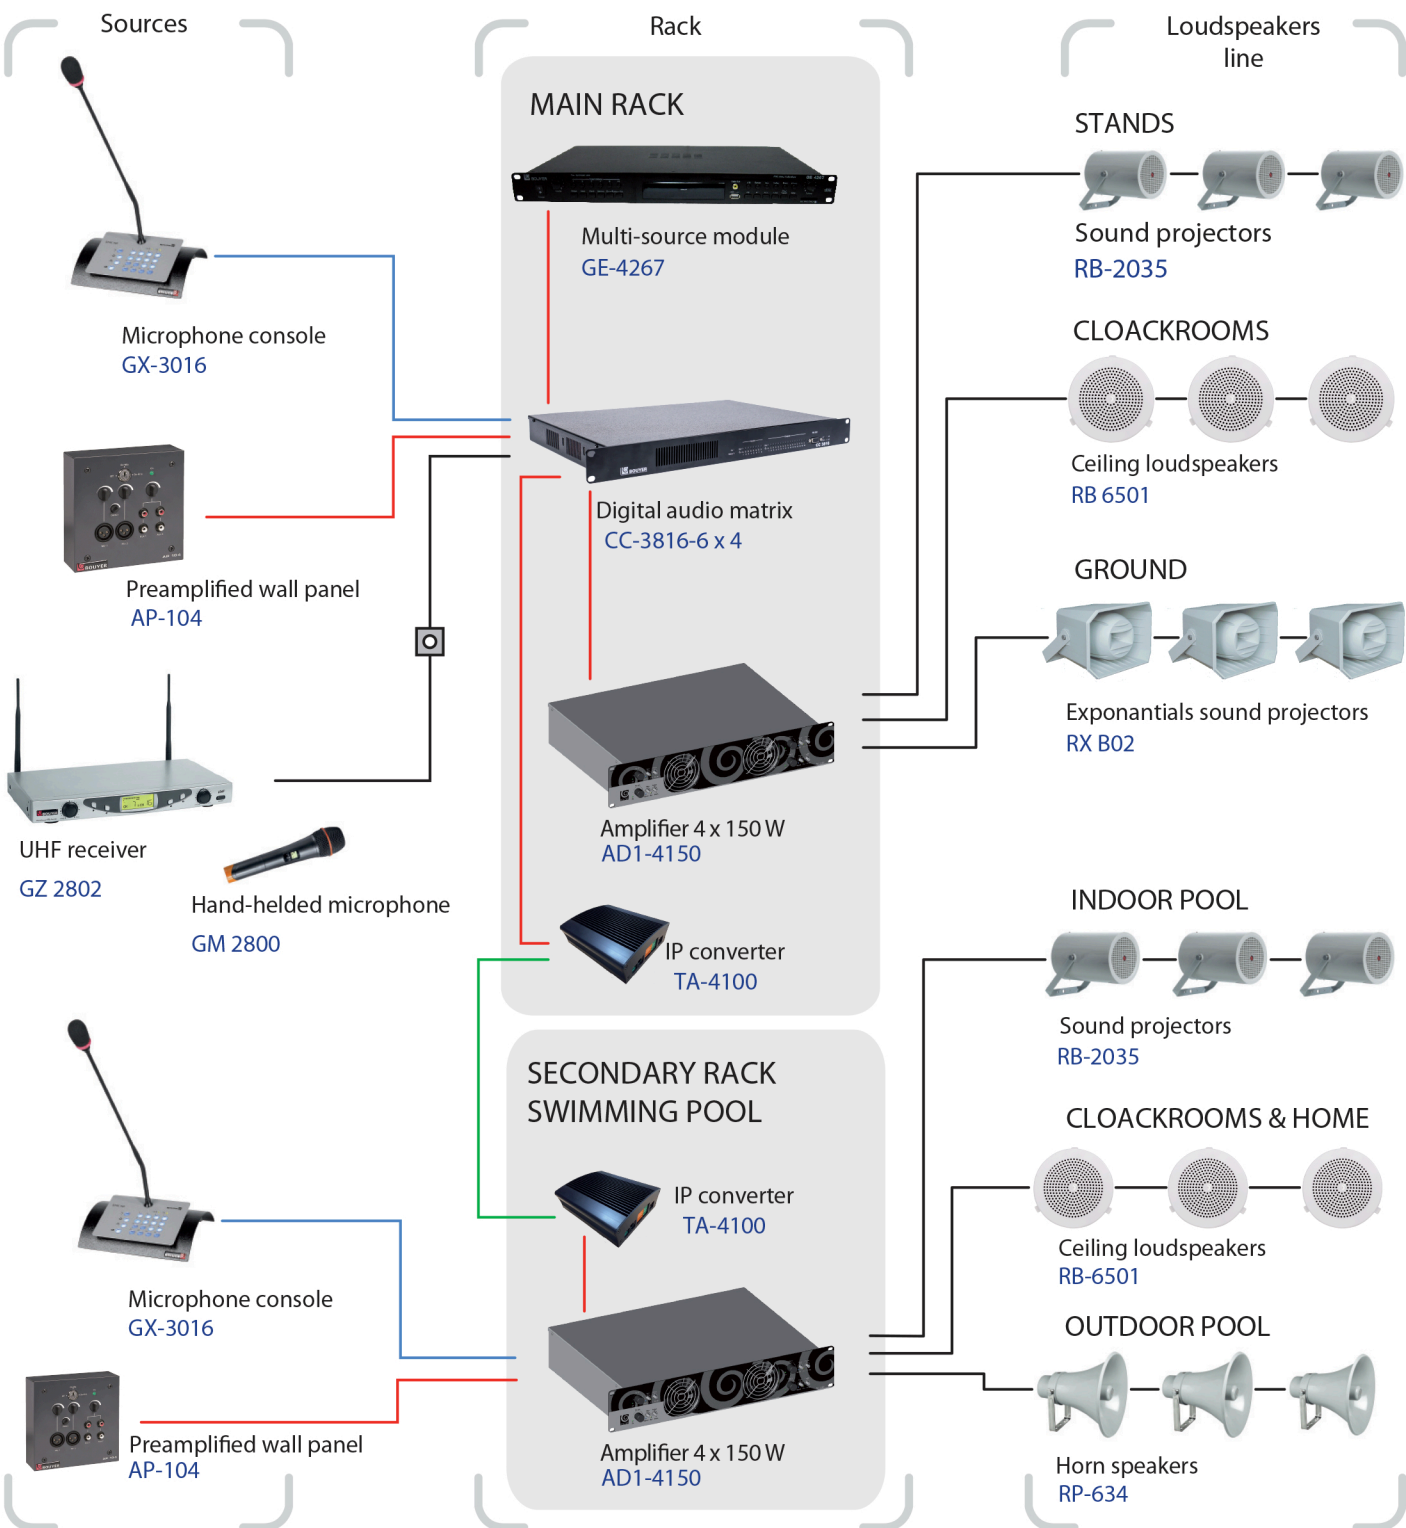

Sports centre

From 3 to 6 zones

— 2 x 1,5 mm² cable
 — 9/10° shielded cable

— RJ45 / Cat 5 cable
 — IP network

⊠ XLR wall socket - GZ-776