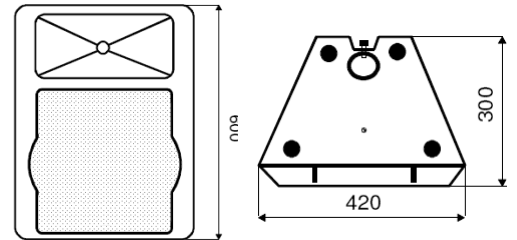

Its fixing device (*provided*) facilitates its orientation and guarantees an easy and reliable installation.

Features

Loudspeaker	Bass - 30cm	Treble - 3 cm
Powers	300W nominal	200/150/100W
Frequency band		45 Hz - 20 kHz
SPL	123dBA/300W/1m	98dBA/1W/1m
Directivity -6dB	500Hz 4kHz	90° 35°
Dimensions		585 x 420 x 305mm
Color		Black
Material		Plastic
Weight		19Kg