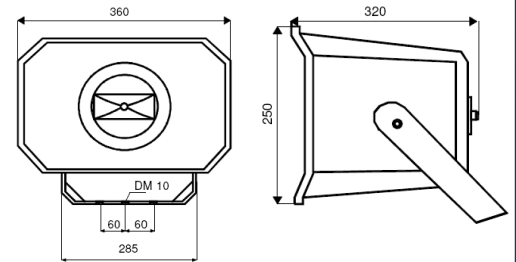

Its ABS body, its stainless steel screws and its aluminium fork are perfect for harsh environments and guarantee an enduring installation.

Features

Loudspeaker	Monobloc	
Powers	Nominal 50W	50 / 30 / 15 W
Frequency band	90Hz - 16kHz	
SPL	120dBA/50W/1m	103dBA/1W/1m
Opening -6dB	Hor. 60°	Ver. 110°
Dimensions	360 x 250 x 320mm	
Color	Light grey	RAL 7035
Material	IP 66	ABS
Weight	4,4 Kg	