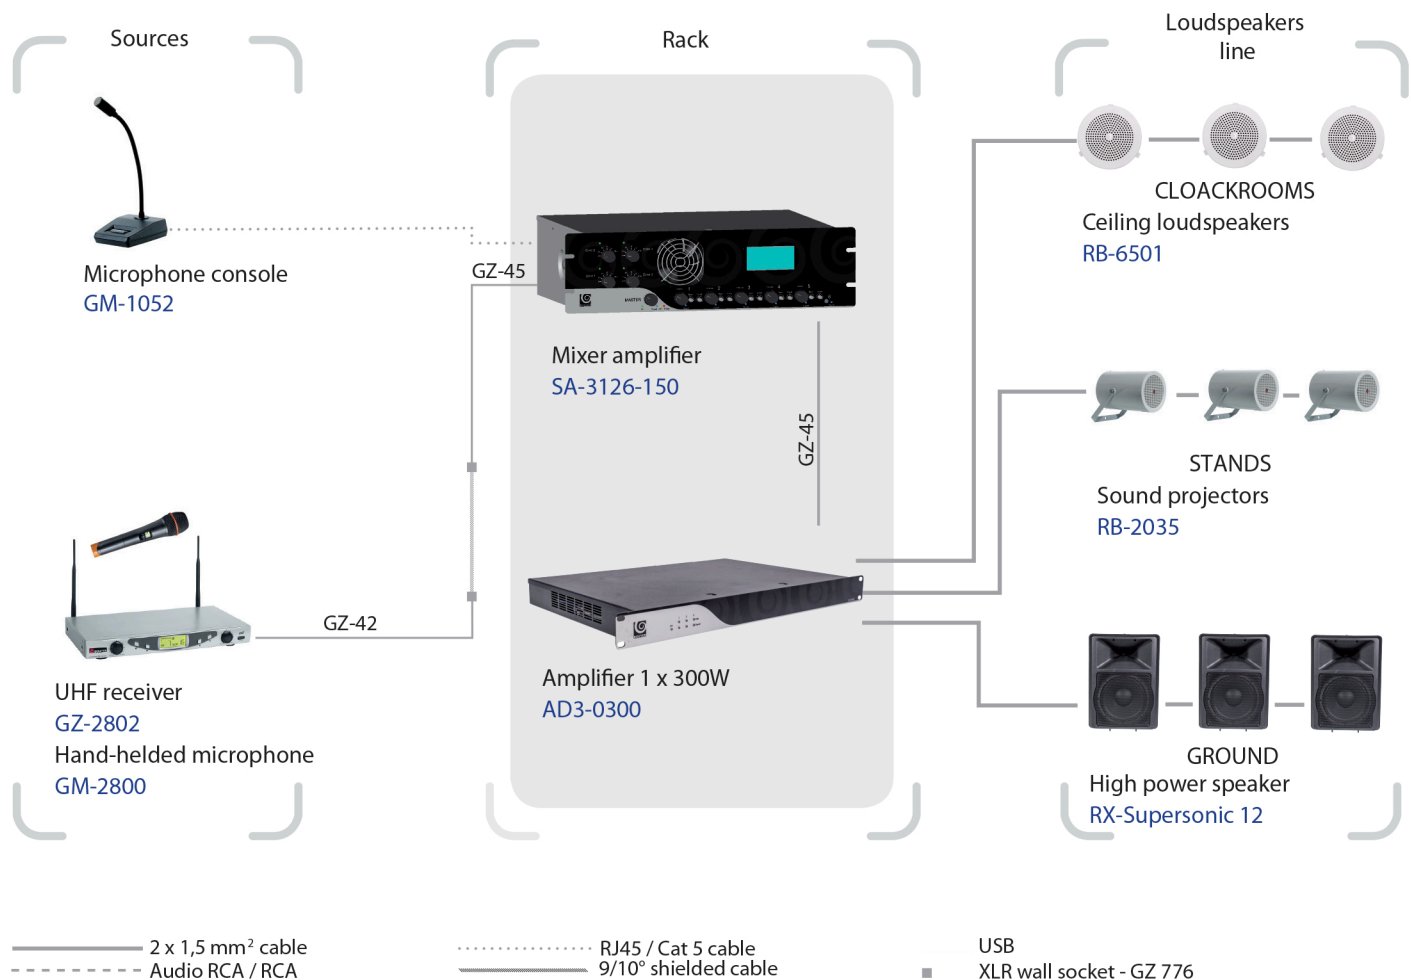

## Options

### ANIMATION

Pre-amplified wall panel AP-104

### SOUND LIMITER

Sound limiter LP-3105