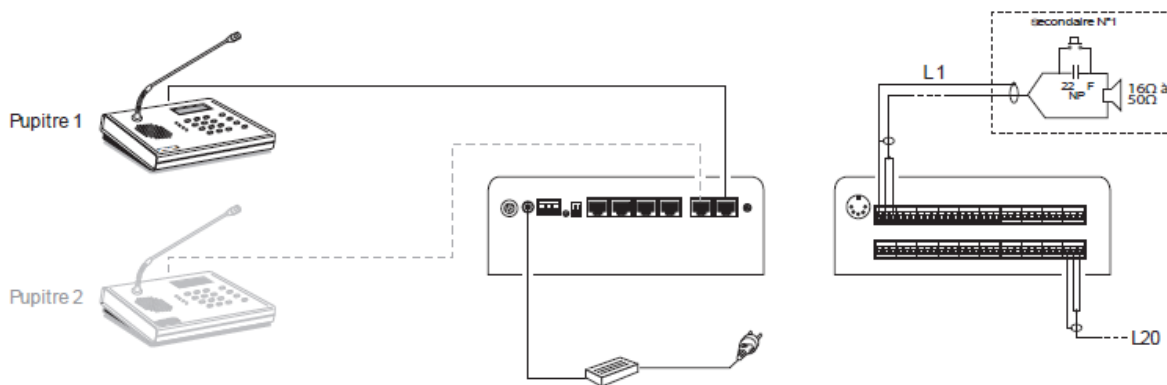

Cascadable installation