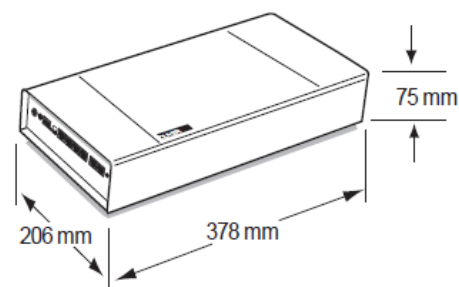

Made in
France

- 20-way central unit
- Cascadable up to 80 directions
- Music source management
- Integrated line monitoring
- Easy installation through bus

The **IZ-2020** is a 20-way intercom central unit with mains power supply. It is possible to cascade 4 IZ-2020 to get an installation with 80 remote stations. It allows connection of 2 master stations GX-2020 and manages the call queue.

The IZ-2020 is provided with monitoring system for remote lines and music broadcasting zone control.

Features

Audio signal	2,2 V
Speech line output	16 Ω
Bus audio signal	- 10 dBu
Dimensions	378 x 206 x 75 mm
Color	Anthracite grey
Material	Casing : metal
Weight	3,4 kg