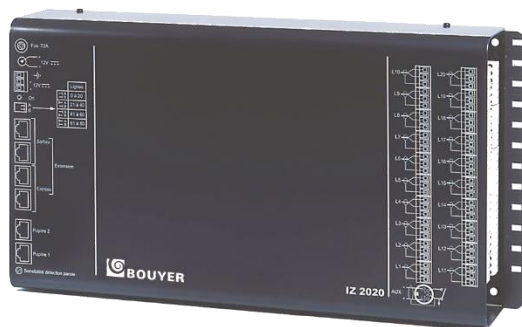

Made in
France

- 20-way central unit
- Cascadable up to 80 directions
- Music source management
- Integrated line monitoring
- Easy installation through bus

The **IZ-2020** is a 20-way intercom central unit with mains power supply. It is possible to cascade 4 IZ-2020 to get an installation with 80 remote stations. It allows connection of 2 master stations GX-2020 and manages the call queue.

The IZ-2020 is provided with monitoring system for remote lines and music broadcasting zone control.

Features

Audio signal	2,2 V
Speech line output	16 Ω
Bus audio signal	- 10 dBu
Dimensions	378 x 206 x 75 mm
Color	Anthracite grey
Material	Casing : metal
Weight	3,4 kg