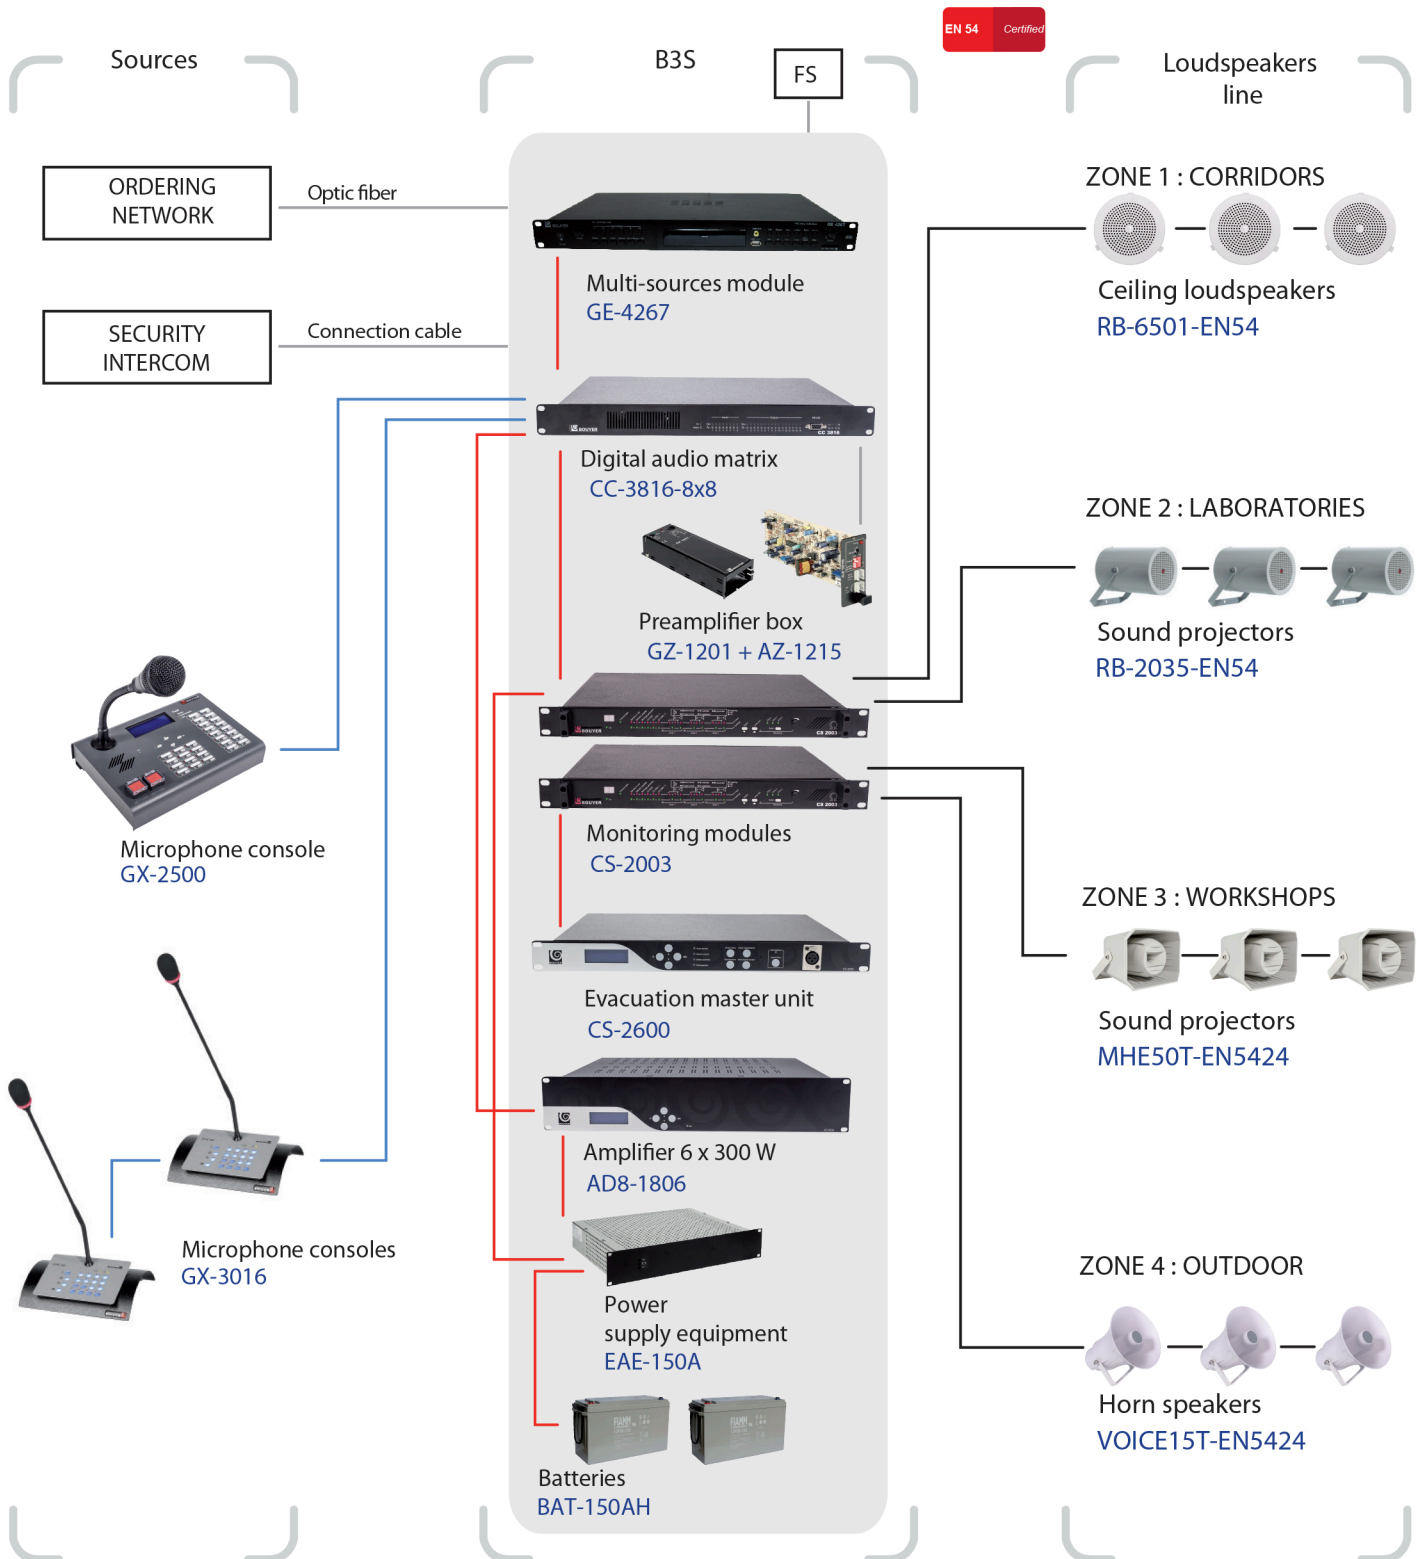

Nuclear power plant

4 zones

— 2 x 1,5 mm² cable
— 9/10° shielded cable

— RJ45 / Cat 5 cable

* FS : fire system